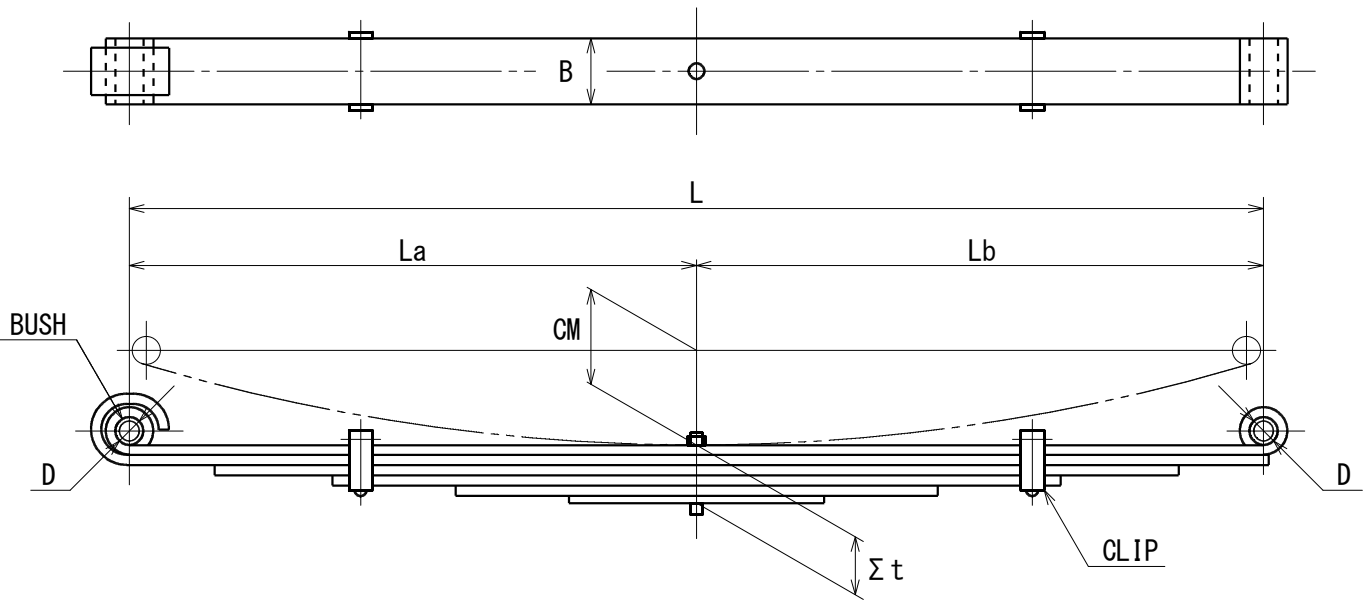

FUSO Conventional Leaf Spring

TYPE I

	FF-172-00 (STANDARD)				FF-173-00 (HEAVY-DUTY)			
	L	W	T		L	W	T	
No.1	1500	90	13	W/BUSH	1500	90	13	W/BUSH
No.2	1505	90	13		1505	90	13	
No.3	1265	90	13	W/CLIP	1500	90	13	
No.4	1075	90	13		1265	90	13	W/CLIP
No.5	885	90	13		1075	90	13	
No.6	695	90	13		885	90	13	
No.7	505	90	13	W/CLIP	695	90	13	
No.8	315	90	13		505	90	13	W/CLIP
No.9	---	---	---		315	90	13	
BUSH	38 × 32 × 89				38 × 32 × 89