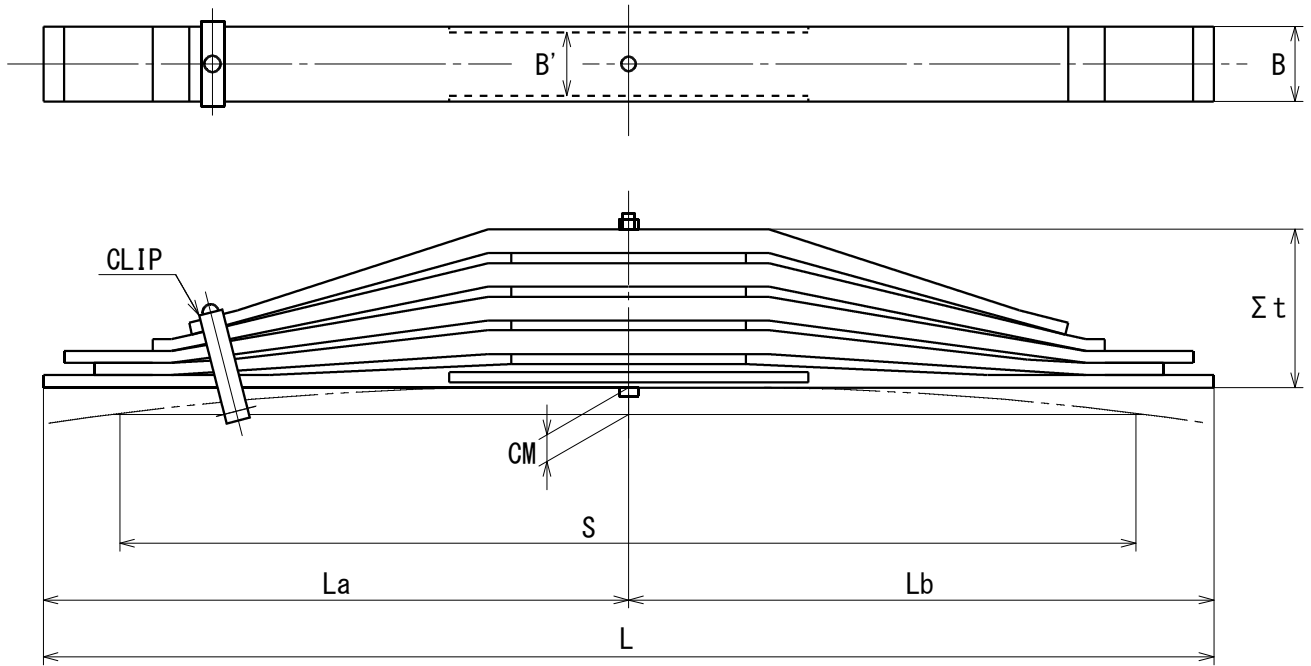

UD Parabolic Leaf Spring

TYPE IV

UR-2020-00 (STANDARD)

UR-2021-00 (HEAVY-DUTY)

	UR-2020-00 (STANDARD)				UR-2021-00 (HEAVY-DUTY)			
	L	W	T		L	W	T	
No.1	1510	90	33.5		1510	90	34.0	
No.2	1380	90	33.5		1380	90	34.0	
No.3	1510	90	33.5		1510	90	34.0	
No.4	1110	90	33.5		1110	90	34.0	
No.5	1110	90	24.0	W/CLIP	1110	90	26.0	W/CLIP