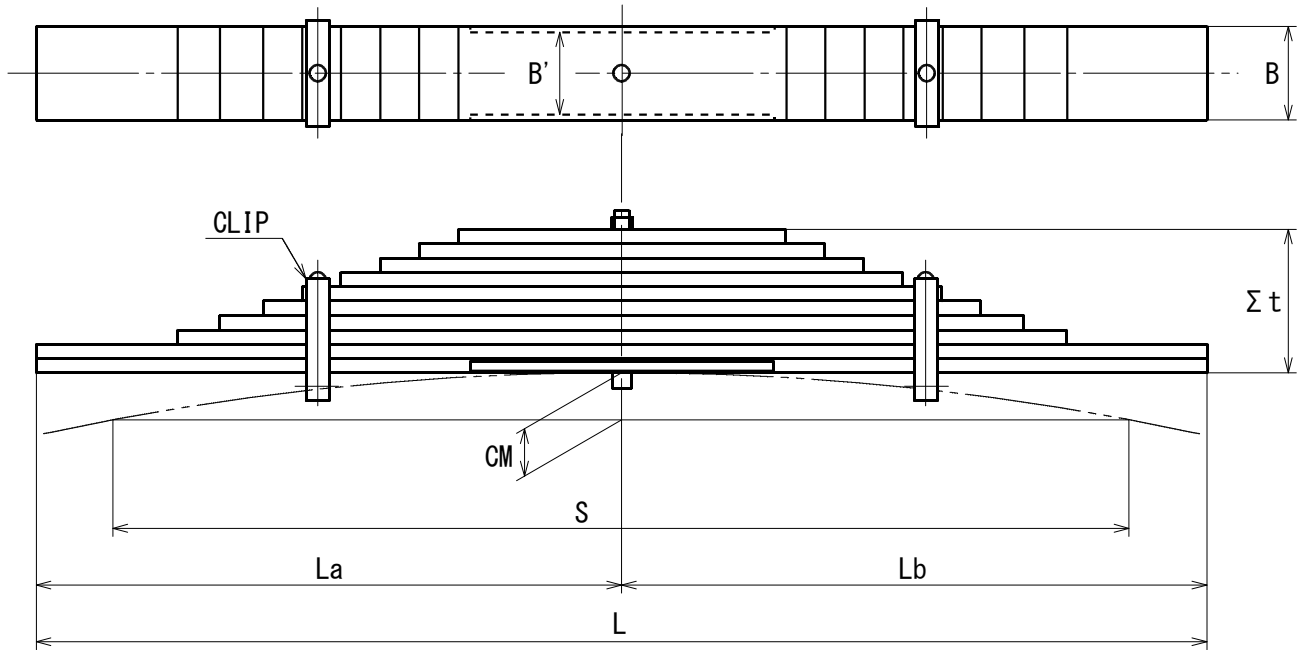

HINO Conventional Leaf Spring

TYPE III

	HR-217-00 (STANDARD)				HR-218-00 (HEAVY-DUTY)			
	L	W	T		L	W	T	
No.1	1480	90	18		1480	90	18	
No.2	1430	90	18		1420	90	18	
No.3	1450	90	18		1440	90	18	
No.4	1140	90	18		1080	90	18	
No.5	1020	90	18		1080	90	16	
No.6	890	90	18	W/CLIP	930	90	18	
No.7	750	90	18		930	90	18	W/CLIP
No.8	610	90	18		780	90	18	
No.9	470	90	16		630	90	18	
No.10	360	90	16		490	90	16	
No.11	---	---	---		380	90	16