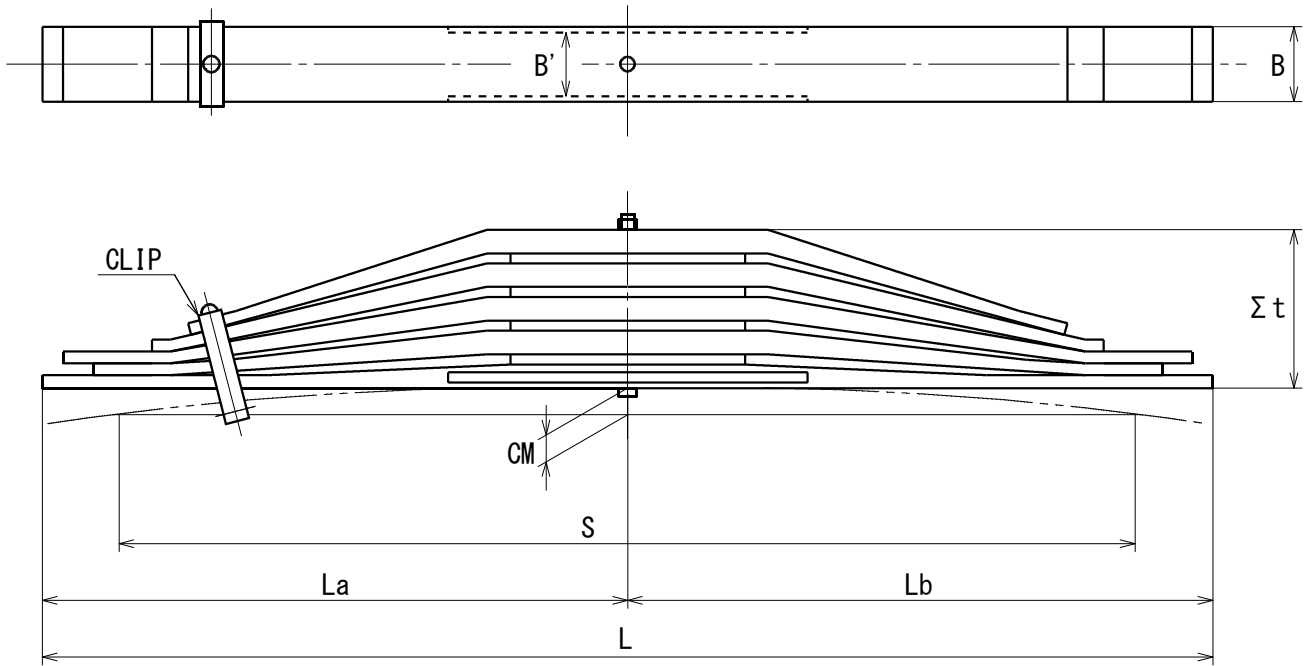

FUSO Parabolic Leaf Spring

TYPE IV

	FR-2035-00 (STANDARD)				FR-2036-00 (HEAVY-DUTY)			
	L	W	T		L	W	T	
No.1	1500	90	30		1464	90	30	
No.2	1370	90	30		1370	90	30	
No.3	1448	90	30		1448	90	30	
No.4	1220	90	30		1220	90	30	
No.5	1120	90	30	W/CLIP	1120	90	30	
No.6	---	---	---		1120	90	25	W/CLIP