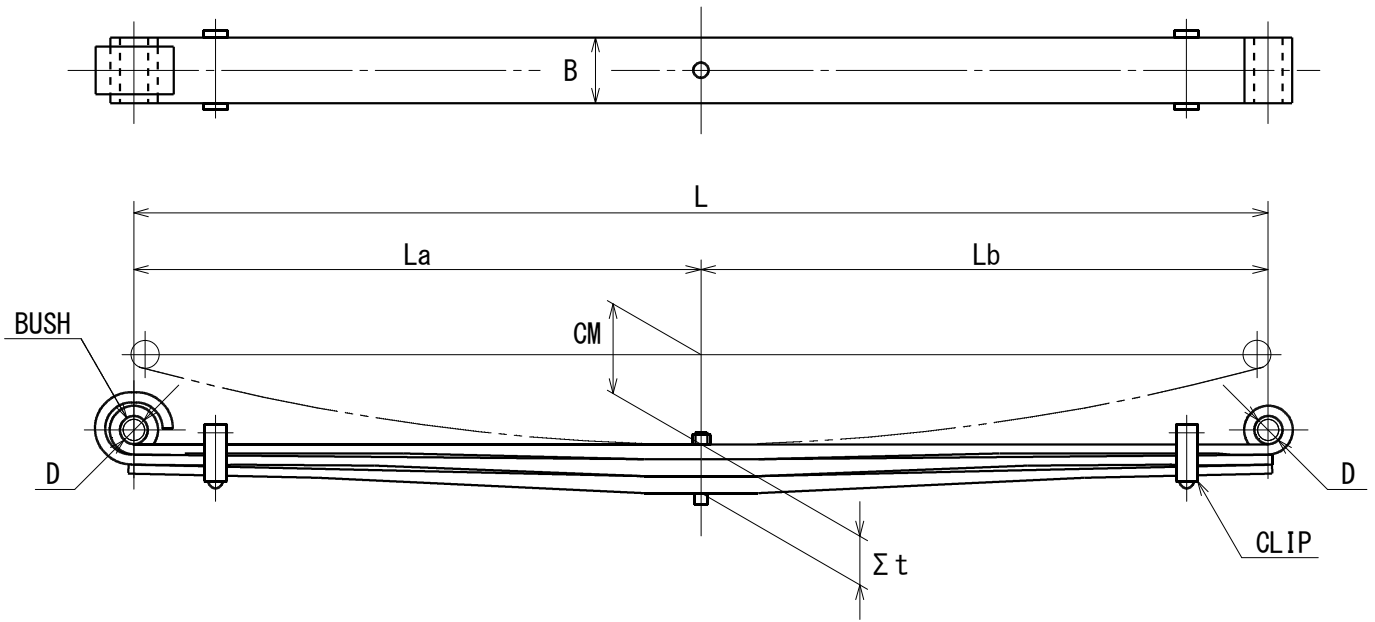

ISUZU Conventional Leaf Spring

TYPE I

1600

	IF-425-00 (STANDARD)				IF-0426-00 (HEAVY-DUTY)			
	L	B	T		L	B	T	
No.1	1600	80	14	W/BUSH	1600	80	14	W/BUSH
No.2	1600	80	14		1600	80	14	
No.3	1360	80	17	W/CLIP	1610	80	14	
No.4	1090	80	17		1360	80	17	W/CLIP
No.5	820	80	17	W/CLIP	1090	80	17	
No.6	550	80	17		820	80	17	W/CLIP
No.7	280	80	14		550	80	17	
No.8	---	---	---		280	80	14	
BUSH	38 × 32 × 79				38 × 32 × 79			

ISUZU Parabolic Leaf Spring

TYPE II

1600

	IF-2080-00 (STANDARD)				IF-2081-00 (HEAVY-DUTY)			
	L	W	T		L	W	T	
No.1	1600	80	24	W/BUSH	1600	80	24	W/BUSH
No.2	1610	80	26		1610	80	26	
No.3	1600	80	26	W/CLIP	1600	80	26	
No.4	---	---	---		1600	80	26	W/CLIP
BUSH	38 × 32 × 79				38 × 32 × 79			

ISUZU Conventional Leaf Spring

TYPE III

	IR-600-00 (STANDARD)				IR-601-00 (HEAVY-DUTY)			
	L	W	T		L	W	T	
No.1	1500	90	22		1500	90	20	
No.2	1500	90	22		1500	90	20	
No.3	1120	90	20		1130	90	20	
No.4	980	90	20		1020	90	22	
No.5	840	90	20	W/CLIP	880	90	22	W/CLIP
No.6	700	90	20		740	90	22	
No.7	560	90	20		600	90	20	
No.8	420	90	20		480	90	20	
No.9	---	---	---		360	90	20	