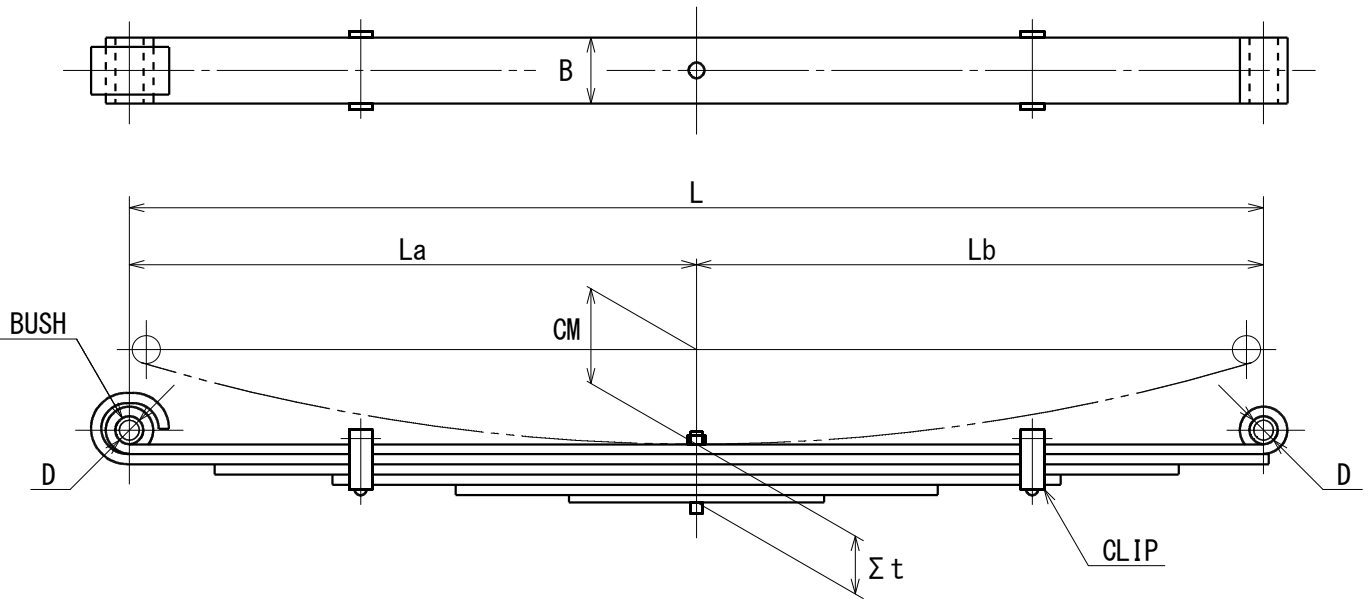

ISUZU Conventional Leaf Spring

TYPE III

	IR-600-00 (STANDARD)				IR-601-00 (HEAVY-DUTY)			
	L	W	T		L	W	T	
No.1	1500	90	22		1500	90	20	
No.2	1500	90	22		1500	90	20	
No.3	1120	90	20		1130	90	20	
No.4	980	90	20		1020	90	22	
No.5	840	90	20	W/CLIP	880	90	22	W/CLIP
No.6	700	90	20		740	90	22	
No.7	560	90	20		600	90	20	
No.8	420	90	20		480	90	20	
No.9	---	---	---		360	90	20	

ISUZU Parabolic Leaf Spring

TYPE IV

	IR-2019-00 (STANDARD)				IR-2020-00 (HEAVY-DUTY)			
	L	W	T		L	W	T	
No.1	1480	90	32		1530	90	33.5	
No.2	1480	90	32		1488	90	33.5	
No.3	1480	90	32		1530	90	33.5	
No.4	1120	90	32		1120	90	33.5	
No.5	1120	90	32	W/CLIP	1120	90	23.0	
No.6	---	---	---		1120	90	23.0	W/CLIP

ISUZU Conventional Leaf Spring

TYPE I

1450

	IF-427-00 (STANDARD)				IF-428-0 (HEAVY-DUTY)			
	L	W	T		L	W	T	
No.1	1450	80	13	W/BUSH	1450	80	13	W/BUSH
No.2	1460	80	14		1460	80	15	
No.3	1170	80	15	W/CLIP	1150	80	15	W/CLIP
No.4	940	80	15		930	80	15	W/CLIP
No.5	700	80	15	W/CLIP	710	80	15	
No.6	450	80	13		490	80	15	
No.7	270	80	13		240	80	14	
BUSH	38 × 32 × 79				38 × 32 × 79			