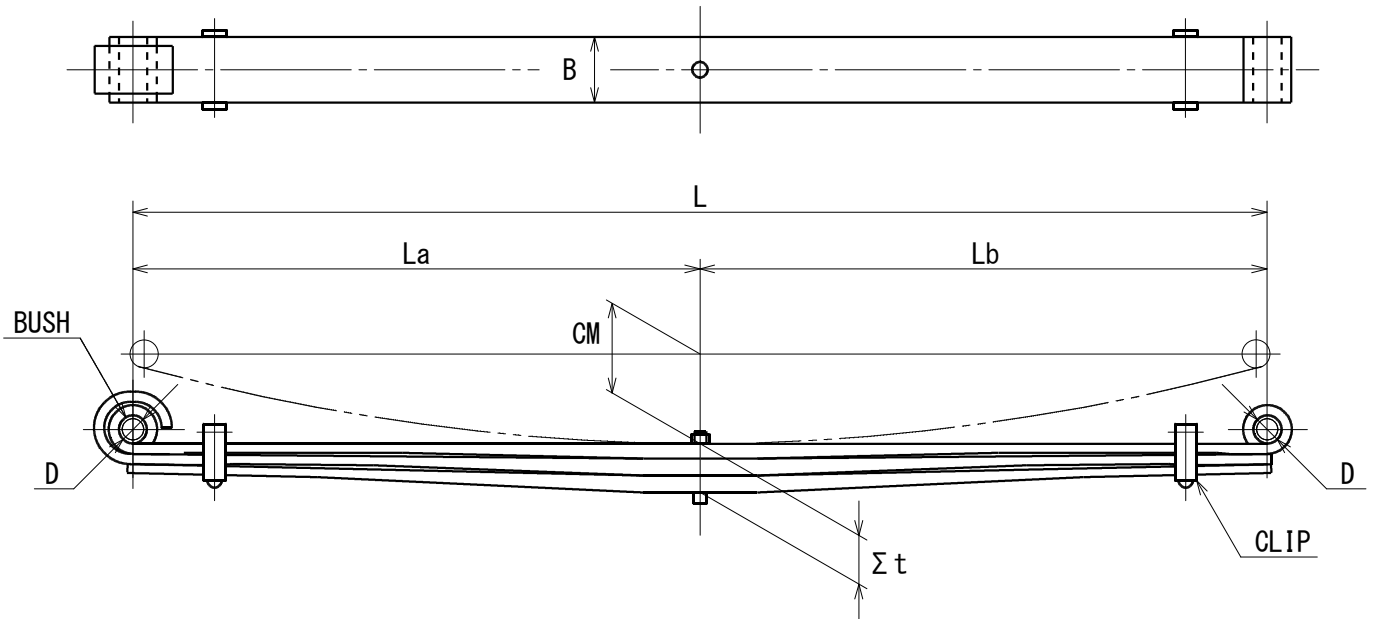

HINO Parabolic Leaf Spring

TYPE II

1500

HF-2053-00 (STANDARD)

FF-2054-00 (HEAVY-DUTY)

	HF-2053-00 (STANDARD)				FF-2054-00 (HEAVY-DUTY)			
	L	W	T		L	W	T	
No.1	1500	90	21.5	W/BUSH	1500	90	21.5	W/BUSH
No.2	1515	90	22.0		1515	90	22	
No.3	1530	90	22.0	W/CLIP	1530	90	22	
No.4	---	---	---		1530	90	23	W/CLIP
BUSH	38 × 30 × 89				38 × 30 × 89