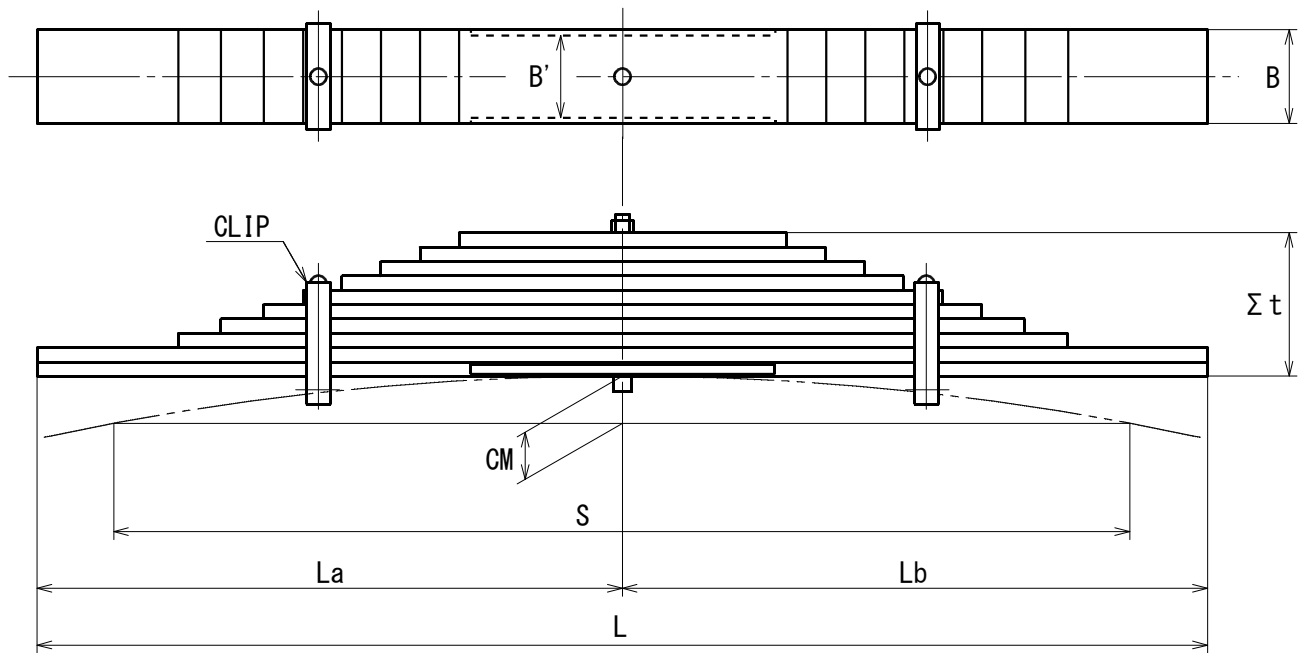

ISUZU Parabolic Leaf Spring

TYPE II

1600

	IF-2080-00 (STANDARD)				IF-2081-00 (HEAVY-DUTY)			
	L	W	T		L	W	T	
No.1	1600	80	24	W/BUSH	1600	80	24	W/BUSH
No.2	1610	80	26		1610	80	26	
No.3	1600	80	26	W/CLIP	1600	80	26	
No.4	---	---	---		1600	80	26	W/CLIP
BUSH	38 × 32 × 79				38 × 32 × 79			

ISUZU Conventional Leaf Spring

TYPE III

	IR-600-00 (STANDARD)				IR-601-00 (HEAVY-DUTY)			
	L	W	T		L	W	T	
No.1	1500	90	22		1500	90	20	
No.2	1500	90	22		1500	90	20	
No.3	1120	90	20		1130	90	20	
No.4	980	90	20		1020	90	22	
No.5	840	90	20	W/CLIP	880	90	22	W/CLIP
No.6	700	90	20		740	90	22	
No.7	560	90	20		600	90	20	
No.8	420	90	20		480	90	20	
No.9	---	---	---		360	90	20	