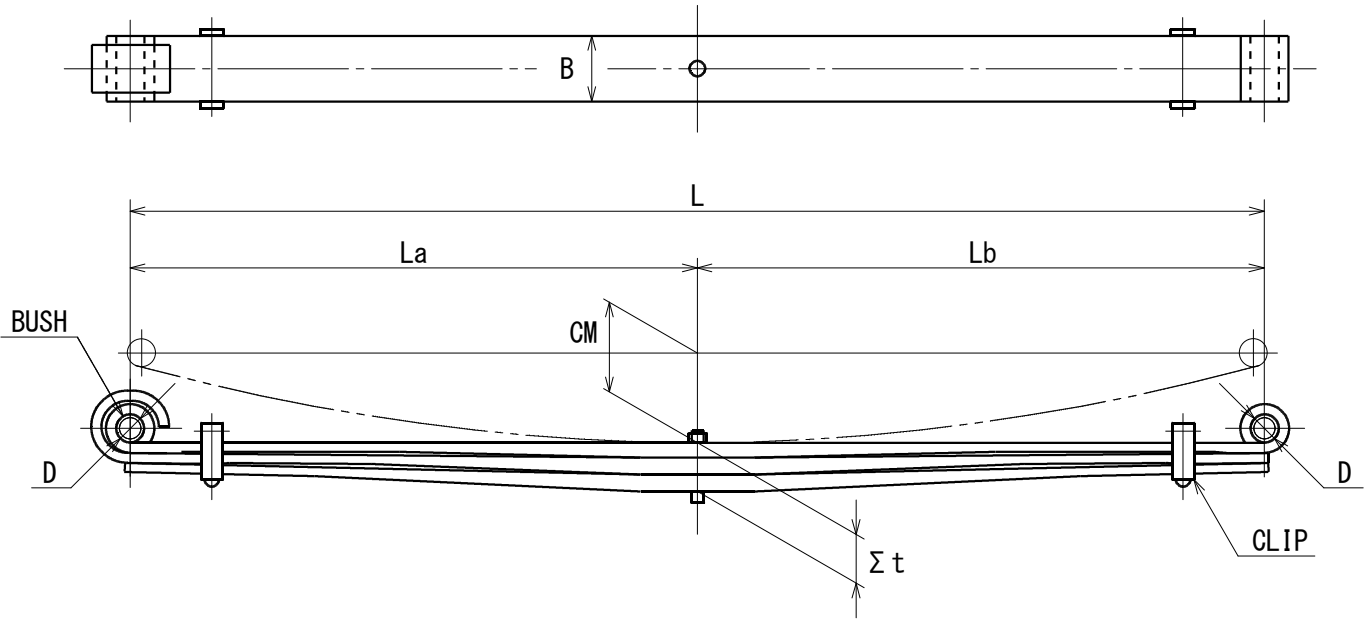

FUSO Parabolic Leaf Spring

TYPE II

	FF-2079-00 (STANDARD)				FF-2080-00 (HEAVY-DUTY)			
	L	W	T		L	W	T	
No.1	1500	90	23	W/BUSH	1500	90	22	W/BUSH
No.2	1510	90	23		1520	90	22	
No.3	1500	90	23	W/CLIP	1540	90	22	
No.4	---	---	---		1540	90	22	W/CLIP
BUSH	38 × 32 × 89				38 × 32 × 89