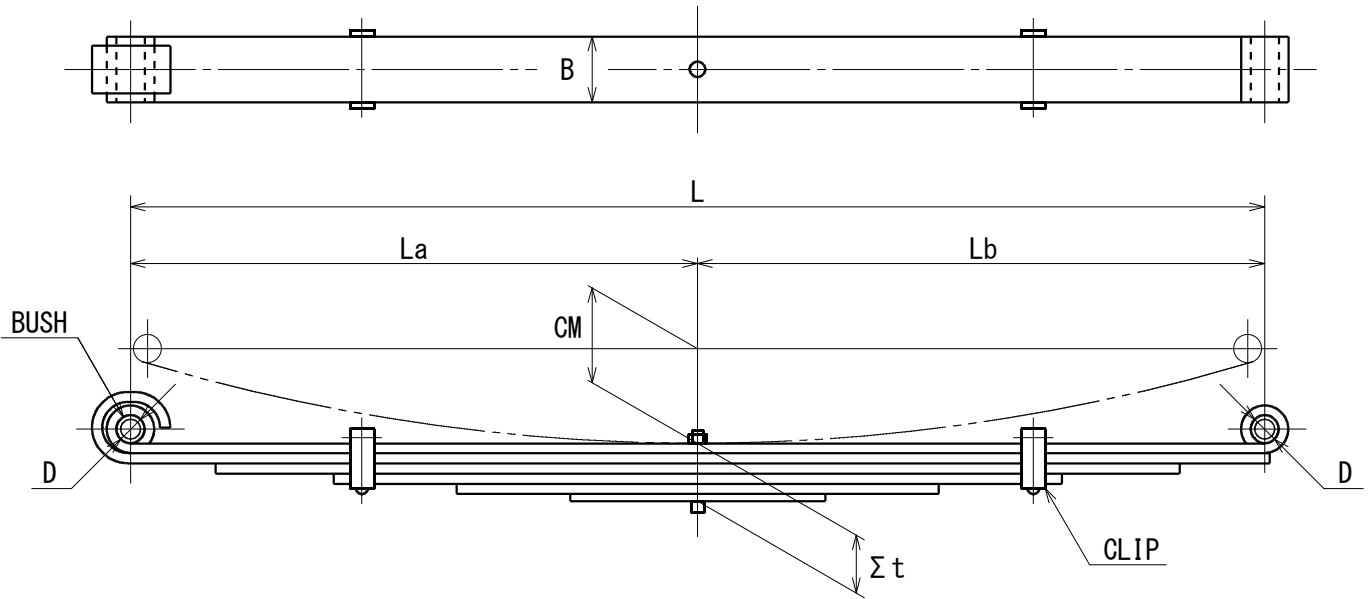

UD Conventional Leaf Spring

TYPE I

	UF-247-00 (STANDARD)				UF-248-00 (HEAVY-DUTY)			
	L	W	T		L	W	T	
No.1	1550	90	14	w/BUSH	1550	90	14	w/BUSH
No.2	1560	90	15		1560	90	14	
No.3	1190	90	15		1310	90	16	
No.4	880	90	15	w/CLIP	1040	90	16	w/CLIP
No.5	570	90	15		770	90	16	w/CLIP
No.6	260	90	15		500	90	15	
No.7	---	---	---		270	90	13	
BUSH	36 × 30 × 89				36 × 30 × 89