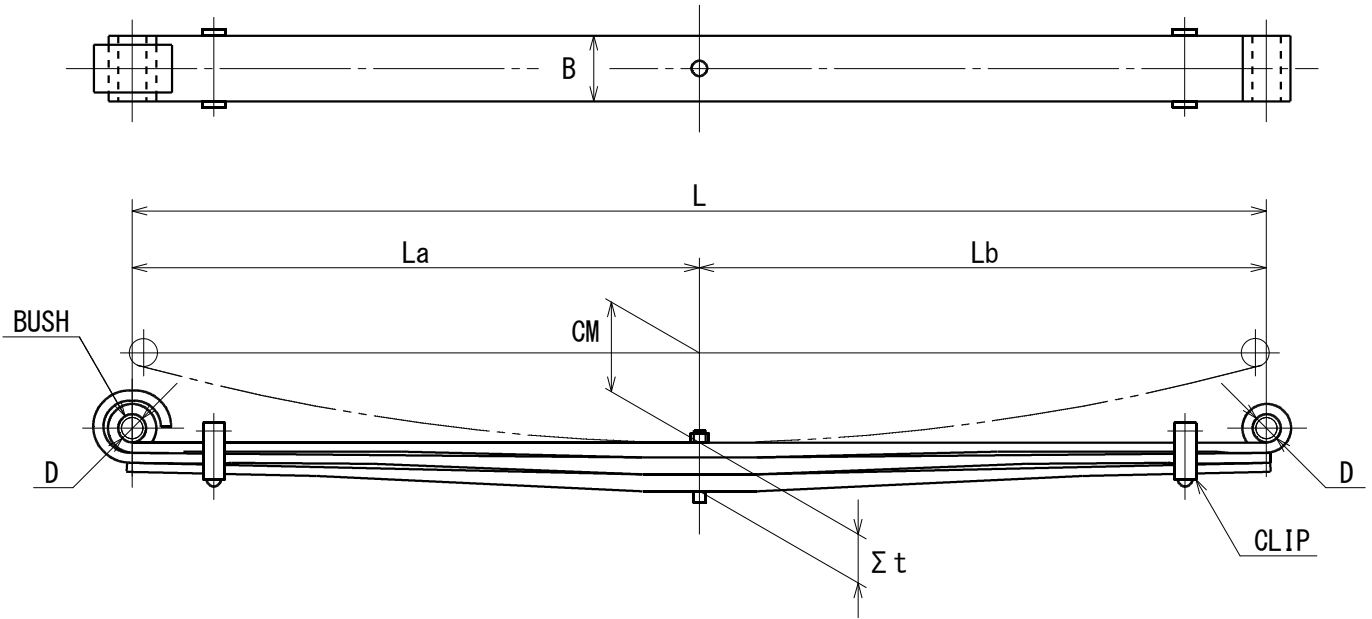

W/CLIP

BUSH

38 × 30 × 89

38 × 30 × 89

HINO Parabolic Leaf Spring

TYPE II

1470 (755 × 715)

	HF-2057-00 (STANDARD)				FF-205840-00 (HEAVY-DUTY)			
	L	W	T		L	W	T	
No.1	1470	90	19.5	W/BUSH	1470	90	19.5	W/BUSH
No.2	1475	90	19.5		1475	90	19.5	
No.3	1480	90	19.5	W/CLIP	1480	90	19.5	
No.4	---	---	---		1480	90	19.5	W/CLIP
BUSH	38 × 30 × 89				38 × 30 × 89			