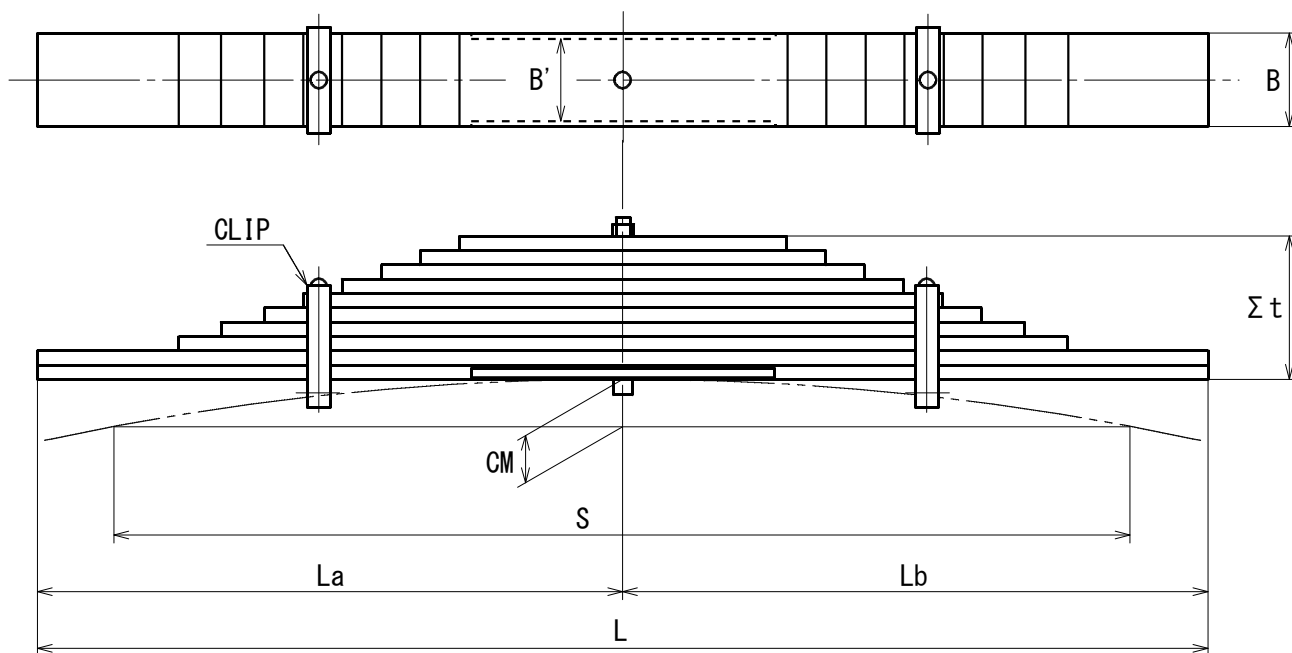

FUSO Conventional Leaf Spring

TYPE III

FR-238-00 (STANDARD)

FR-239-00 (HEAVY-DUTY)

	FR-238-00 (STANDARD)				FR-239-00 (HEAVY-DUTY)			
	L	W	T		L	W	T	
No.1	1480	90	20		1480	90	20	
No.2	1420	90	20		1420	90	20	
No.3	1440	90	20		1440	90	20	
No.4	1080	90	20		1080	90	20	
No.5	930	90	20	W/CLIP	1080	90	20	W/CLIP
No.6	780	90	20		930	90	20	
No.7	630	90	20		930	90	20	
No.8	490	90	18		780	90	20	
No.9	380	90	18		630	90	20	
No.10	---	---	---		490	90	18	
No.11	---	---	---		380	90	20