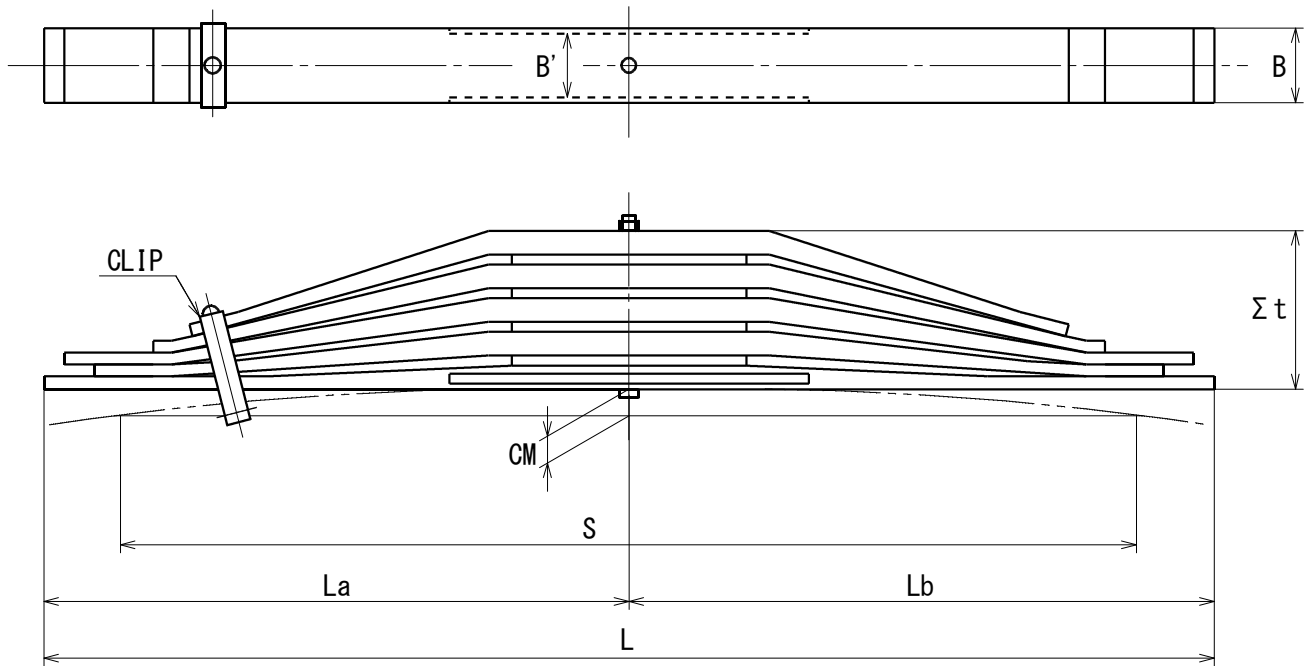

ISUZU Conventional Leaf Spring

TYPE III

	IR-600-00 (STANDARD)				IR-601-00 (HEAVY-DUTY)			
	L	W	T		L	W	T	
No.1	1500	90	22		1500	90	20	
No.2	1500	90	22		1500	90	20	
No.3	1120	90	20		1130	90	20	
No.4	980	90	20		1020	90	22	
No.5	840	90	20	W/CLIP	880	90	22	W/CLIP
No.6	700	90	20		740	90	22	
No.7	560	90	20		600	90	20	
No.8	420	90	20		480	90	20	
No.9	---	---	---		360	90	20	

ISUZU Parabolic Leaf Spring

TYPE IV

	IR-2019-00 (STANDARD)				IR-2020-00 (HEAVY-DUTY)			
	L	W	T		L	W	T	
No.1	1480	90	32		1530	90	33.5	
No.2	1480	90	32		1488	90	33.5	
No.3	1480	90	32		1530	90	33.5	
No.4	1120	90	32		1120	90	33.5	
No.5	1120	90	32	W/CLIP	1120	90	23.0	
No.6	---	---	---		1120	90	23.0	W/CLIP