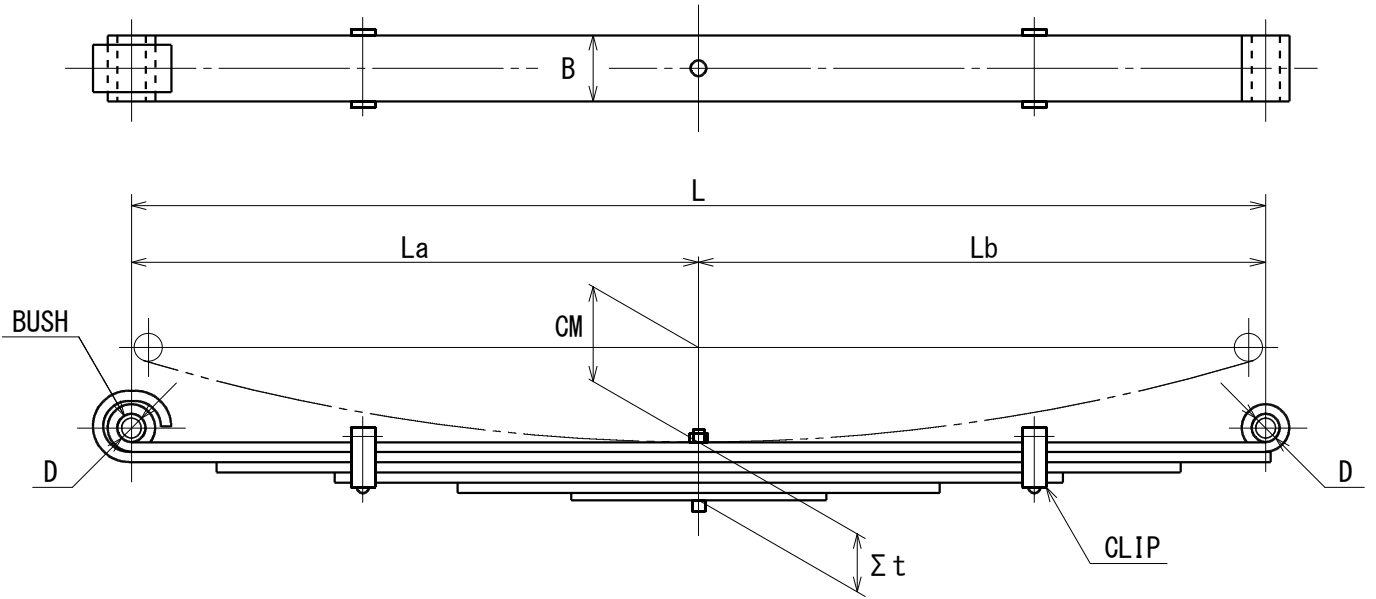

ISUZU Conventional Leaf Spring

TYPE I

1600

	IF-425-00 (STANDARD)				IF-0426-00 (HEAVY-DUTY)			
	L	B	T		L	B	T	
No.1	1600	80	14	W/BUSH	1600	80	14	W/BUSH
No.2	1600	80	14		1600	80	14	
No.3	1360	80	17	W/CLIP	1610	80	14	
No.4	1090	80	17		1360	80	17	W/CLIP
No.5	820	80	17	W/CLIP	1090	80	17	
No.6	550	80	17		820	80	17	W/CLIP
No.7	280	80	14		550	80	17	
No.8	---	---	---		280	80	14	
BUSH	38 × 32 × 79				38 × 32 × 79			

ISUZU Parabolic Leaf Spring

TYPE II

1600

	IF-2080-00 (STANDARD)				IF-2081-00 (HEAVY-DUTY)			
	L	W	T		L	W	T	
No.1	1600	80	24	W/BUSH	1600	80	24	W/BUSH
No.2	1610	80	26		1610	80	26	
No.3	1600	80	26	W/CLIP	1600	80	26	
No.4	---	---	---		1600	80	26	W/CLIP
BUSH	38 × 32 × 79				38 × 32 × 79			