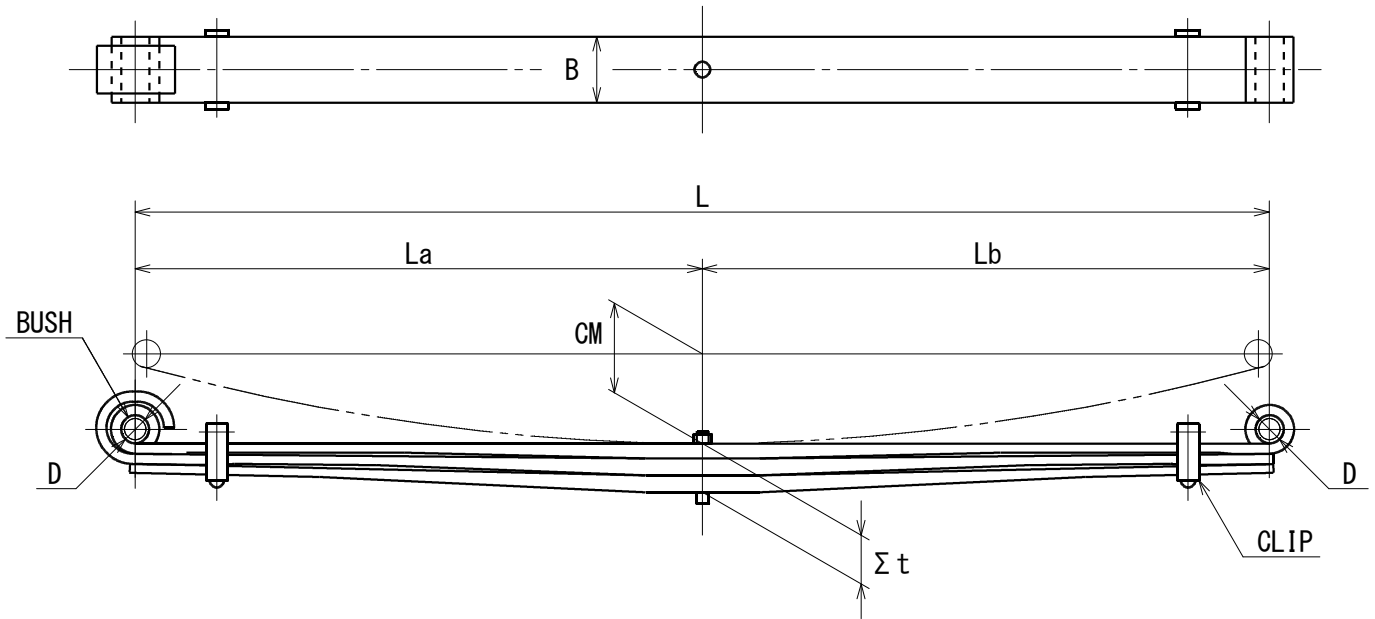

HINO Parabolic Leaf Spring

TYPE II

1700

HF-2053-00 (STANDARD)

FF-2054-00 (HEAVY-DUTY)

L

W

T

L

W

T

No.1

1700

90

28.8

W/BUSH

1700

90

28.8

W/BUSH

No.2

1710

90(80)

30.3

W/CLIP

1710

90(80)

30.3

No.3

1720

90

30.0

W/CLIP

BUSH

38 × 30 × 89

38 × 30 × 89