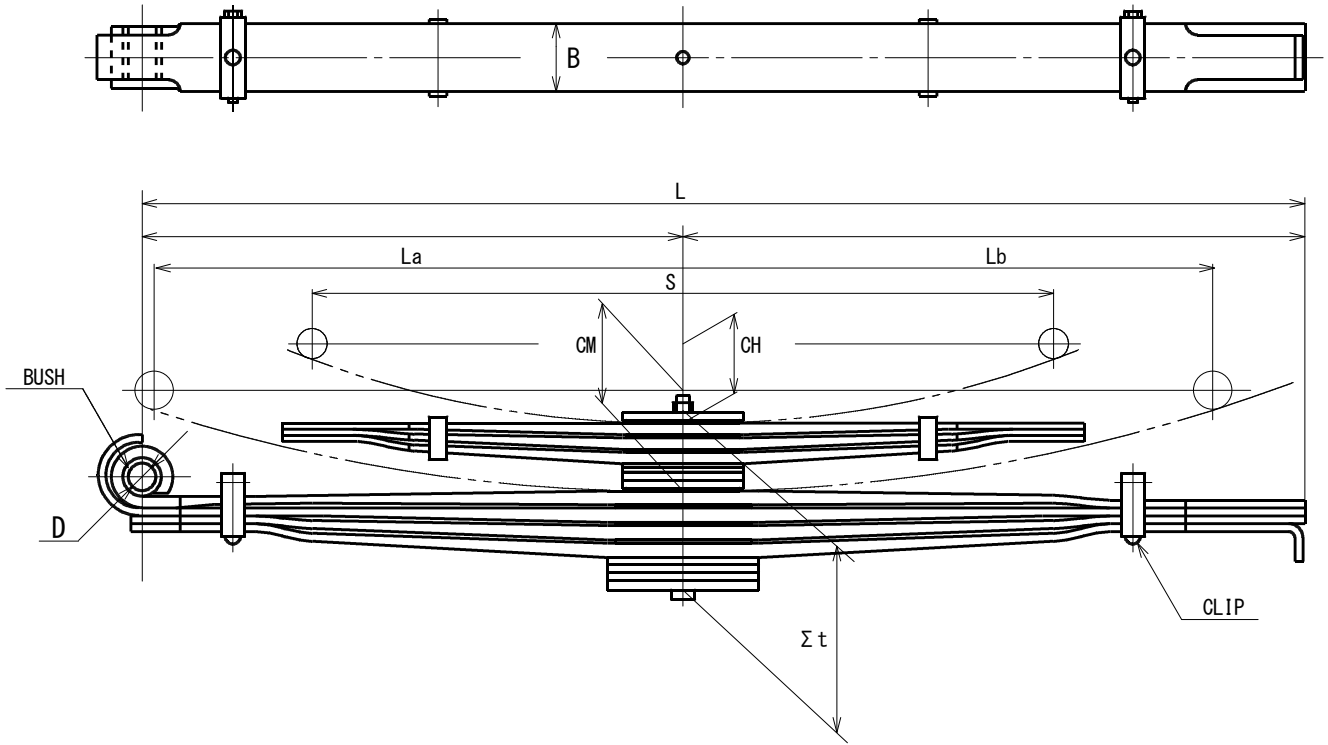

HINO Parabolic Leaf Spring

TYPE V

1540 (715 × 825)

HR-2025-00 (STANDARD)

HR-2026-00 (HEAVY-DUTY)

	HR-2025-00 (STANDARD)				HR-2026-00 (HEAVY-DUTY)			
	L	W	T		L	W	T	
MNo.1	1540	90	18.5	W/BUSH	1540	90	18.5	W/BUSH
MNo.2	1540	90	19.0		1540	90	19.0	
MNo.3	1555	90	19.0		1555	90	19.0	
MNo.4	1555	90	19.0	W/CLIP	1555	90	19.0	W/CLIP
HNo.1	1060	90	15.5		1060	90	15.5	
HNo.2	1060	90	15.5		1060	90	15.5	
HNo.3	1060	90	15.5	W/CLIP	1060	90	15.5	
HNo.4	---	---	---		1060	90	15.5	W/CLIP
BUSH	50 × 38 × 89				50 × 38 × 89			