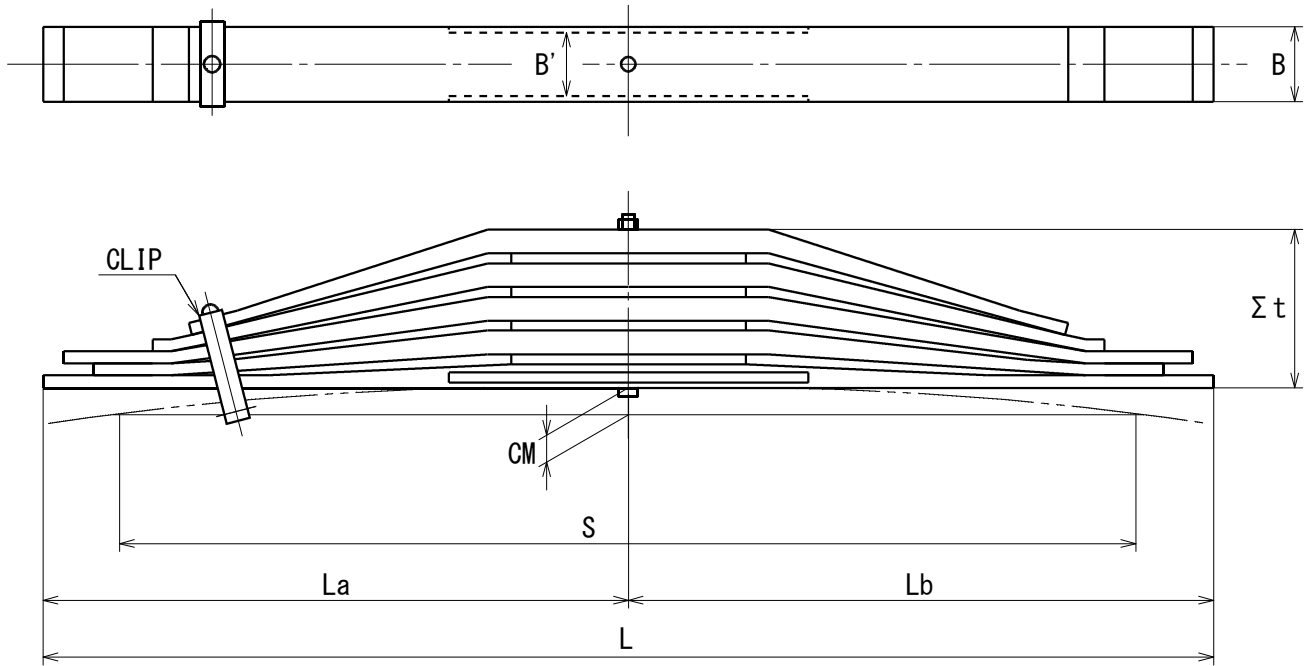

FUSO Parabolic Leaf Spring

TYPE IV

FR-2037-00 (STANDARD)

FR-2036-00 (HEAVY-DUTY)

	FR-2037-00 (STANDARD)				FR-2036-00 (HEAVY-DUTY)			
	L	W	T		L	W	T	
No.1	1500	90	32		1460	90	32	
No.2	1370	90	32		1360	90	32	
No.3	1468	90	32		1460	90	32	
No.4	1220	90	32		1220	90	32	
No.5	1120	90	32	W/CLIP	1120	90	32	
No.6	---	---	---		1120	90	25	W/CLIP