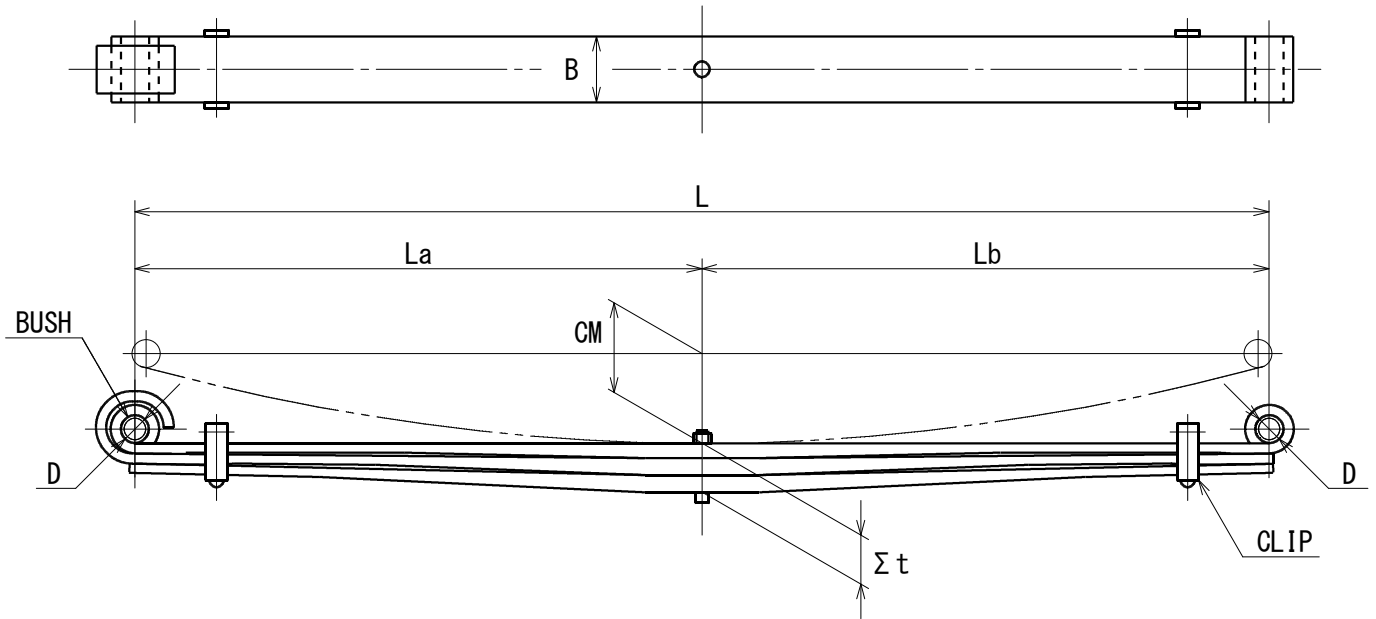

ISUZU Parabolic Leaf Spring

TYPE II

1450

	IF-2082-00 (STANDARD)				IF-2083-00 (HEAVY-DUTY)			
	L	W	T		L	W	T	
No.1	1450	80	17	w/BUSH	1450	80	17	w/BUSH
No.2	1455	80	19		1455	80	20	
No.3	1460	80	19	w/CLIP	1460	80	20	
No.4	---	---	---		1460	80	16	w/CLIP
BUSH	38 × 32 × 79				38 × 32 × 79