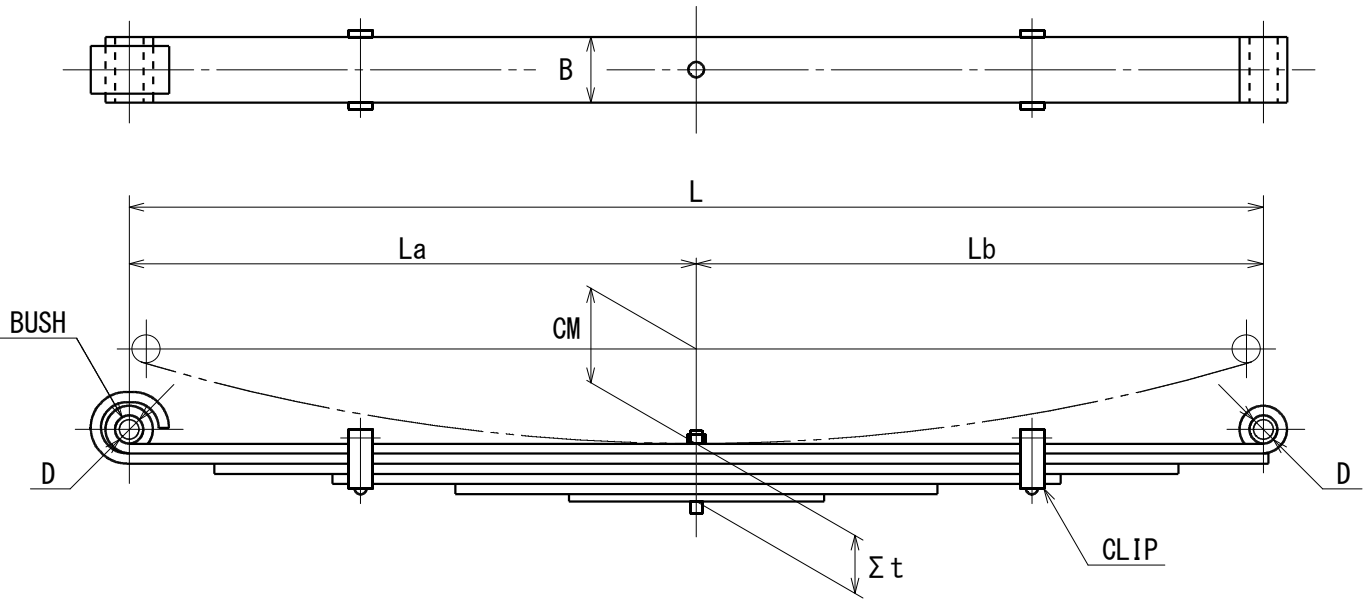

HINO Conventional Leaf Spring

TYPE I

1500

HF-209-00 (STANDARD)

HF-210-00 (HEAVY-DUTY)

	HF-209-00 (STANDARD)				HF-210-00 (HEAVY-DUTY)			
	L	W	T		L	W	T	
No.1	1500	90	12	W/BUSH	1500	90	12	W/BUSH
No.2	1515	90	12		1515	90	12	
No.3	1260	90	12	W/CLIP	1530	90	12	
No.4	1120	90	12		1260	90	12	W/CLIP
No.5	980	90	12		1120	90	12	
No.6	840	90	12		980	90	12	
No.7	700	90	12	W/CLIP	840	90	12	
No.8	560	90	12		700	90	12	W/CLIP
No.9	420	90	12		560	90	12	
No.10	280	90	12		420	90	12	
No.11	---	---	---		280	90	12	
BUSH	38 × 30 × 89				38 × 30 × 89