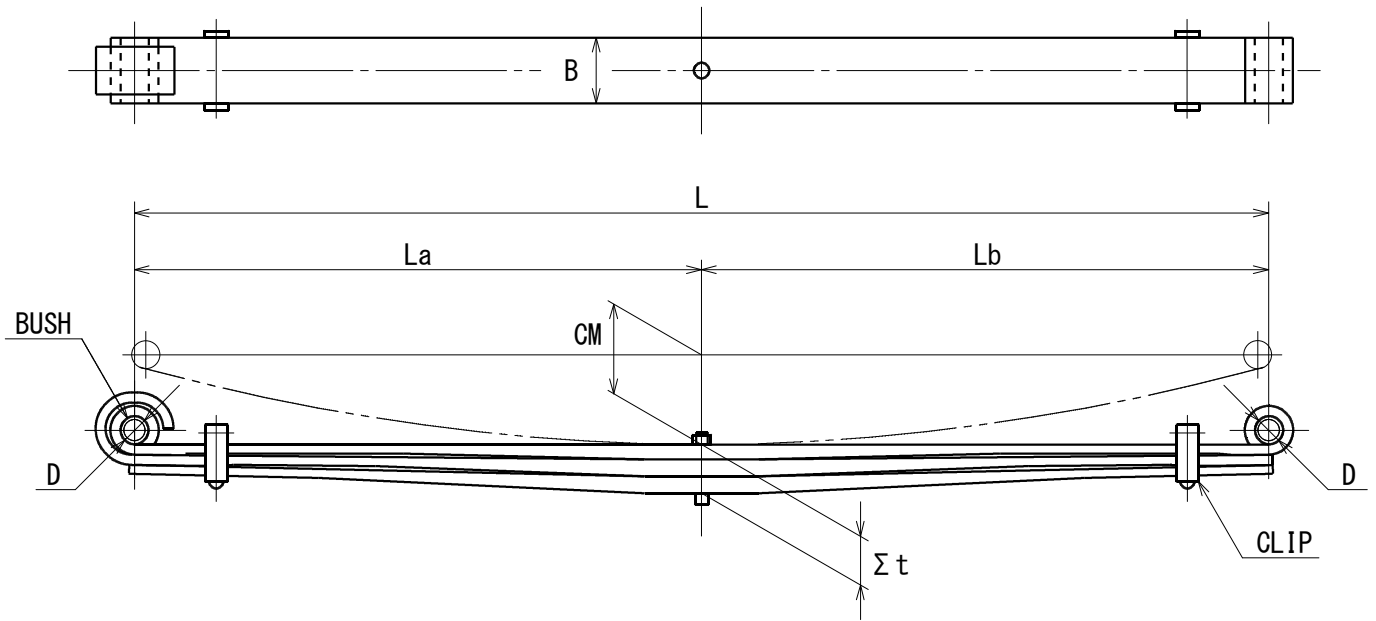

UD Parabolic Leaf Spring

TYPE II

UF-2061-00 (STANDARD)

UF-2062-00 (HEAVY-DUTY)

	UF-2061-00 (STANDARD)				UF-2062-00 (HEAVY-DUTY)			
	L	W	T		L	W	T	
No.1	1550	90	20	W/BUSH	1550	90	22	W/BUSH
No.2	1560	90	22		1560	90	24	
No.3	1550	90	22		1550	90	24	
No.4	1550	90	14	W/CLIP	1550	90	15	W/CLIP
BUSH	36 × 30 × 89				36 × 30 × 89