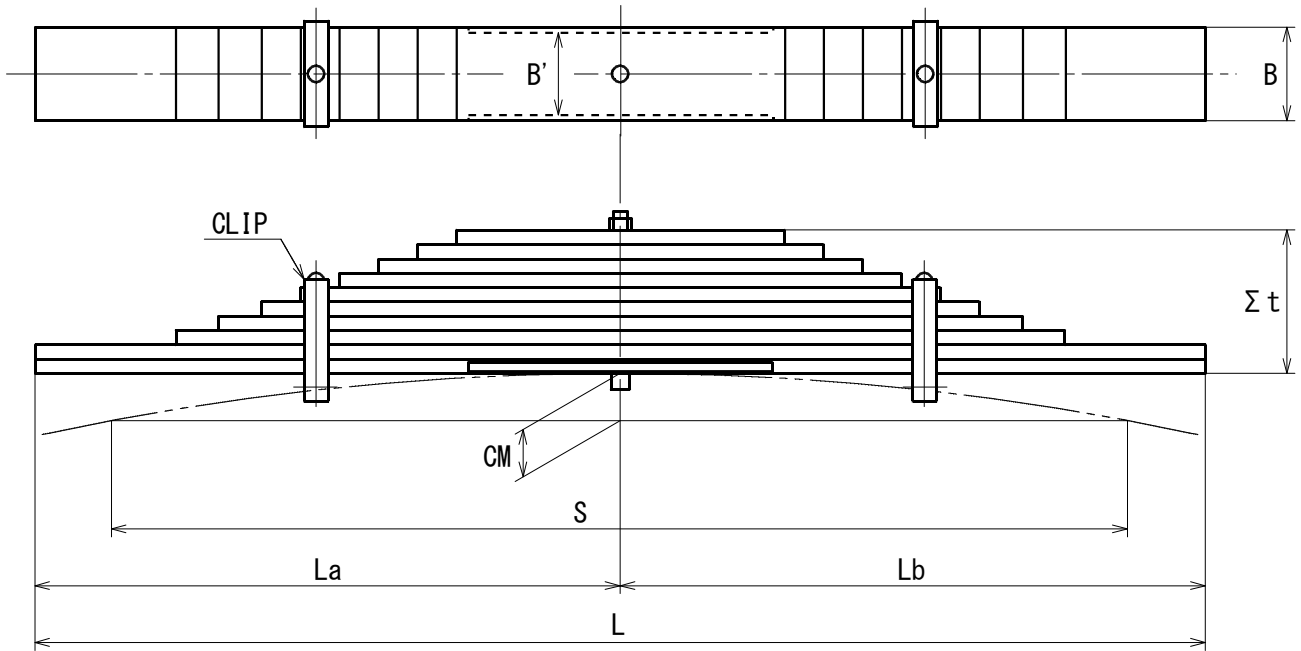

UD Conventional Leaf Spring

TYPE III

	UR-290-00 (STANDARD)				IR-291-00 (HEAVY-DUTY)			
	L	W	T		L	W	T	
No.1	1500	90	20		1500	90	20	
No.2	1480	90	20		1480	90	20	
No.3	1120	90	22		1130	90	21	
No.4	950	90	22		990	90	21	
No.5	780	90	22	w/CLIP	860	90	21	w/CLIP
No.6	610	90	20		730	90	21	
No.7	490	90	20		610	90	21	
No.8	370	90	20		490	90	21	
No.9	---	---	---		380	90	20